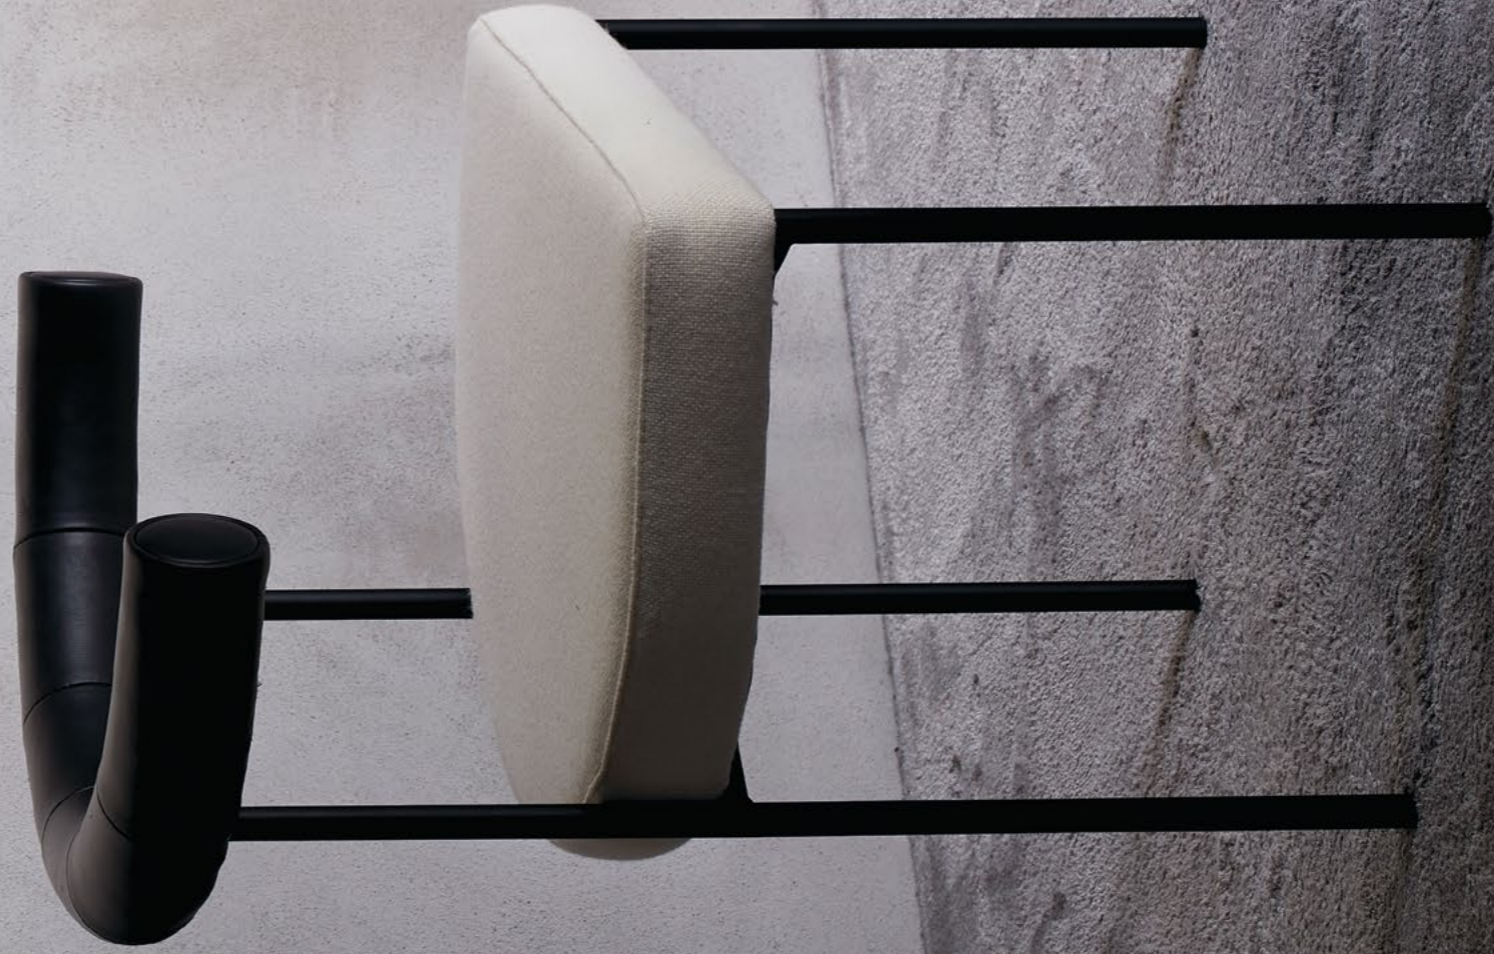

Offset Stool
Philippe Malouin
2017