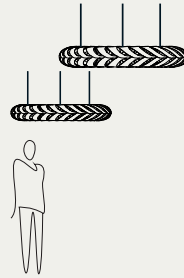

Maru

Try other sizes on
www.davidtrubridge.com