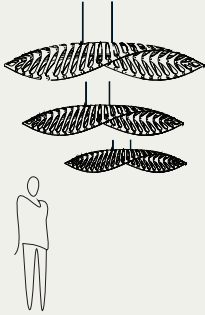

AR Tool

AR (Augmented Reality) is available for most of the David Trubridge range. Scan the QR codes below to start visualizing each design and the shadows.

Tips:

- AR works best during the day with good contrast.
 - Use two fingers together, to rotate lights.
- Start the process close to where you want the light.
 - Keep an eye on the scale, it should be 100%.

Limitations:

- Our models are set to about 2m (6ft) from the floor.
 - It may not work well to move the light higher into the space.
 - Some larger sizes are not included.
- Only Bamboo finish is viewable in AR. Colours may come soon!