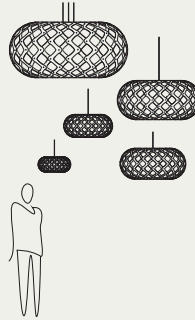

Kina

Try other sizes on www.davidtrubridge.com