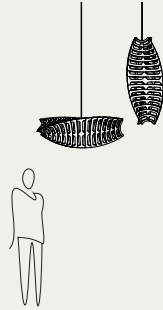

Toru

Try other sizes on
www.davidtrubridge.com