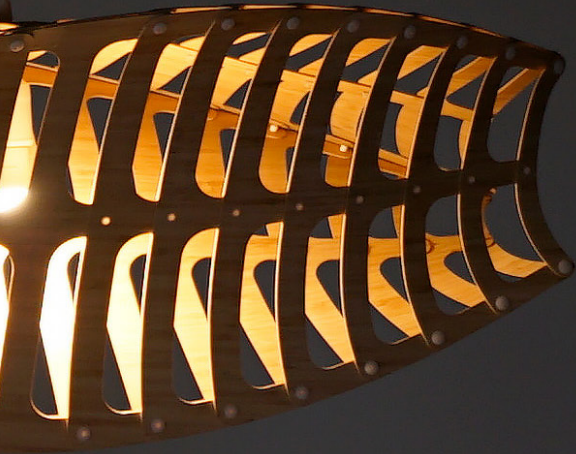

) david
trubridge

David Trubridge Collection

Scale References

To help you decide on the size and design of your David Trubridge light, please consider seeking out the AR (Augmented Reality) tools on our website. You can find the links just under the product selector dropdowns on each product page. Below are QR code links to our common sizes to get you started. Thanks!