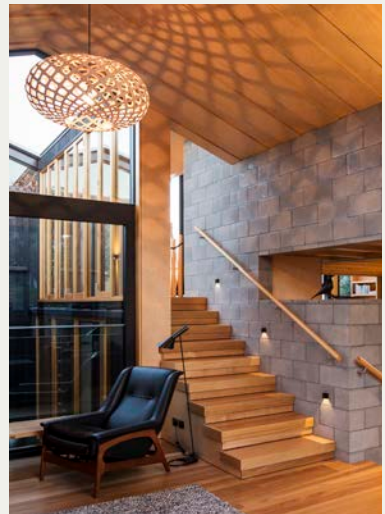

Finish

 Bamboo	 Red	 White (1 Side) (2 Sides)
 Pink	 Blue	
 Orange	 Lime	 Black (1 Side) (2 Sides)
 Aqua		

Kina 1000mm

Kina 800mm

Kina 1000mm

Kina

The form of our Kina light comes from the shell of a sea-urchin, which in New Zealand is called Kina by the indigenous Māori people. David saw one frozen under the Antarctic ice during a visit there in 2004.