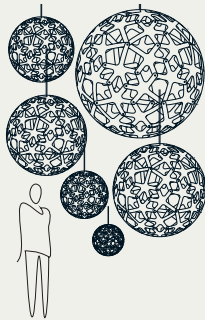

) david
trubridge

David Trubridge Collection

Scale References

To help you decide on the size and design of your David Trubridge light, please consider seeking out the AR (Augmented Reality) tools on our website. You can find the links just under the product selector dropdowns on each product page. Below are QR code links to our common sizes to get you started. Thanks!