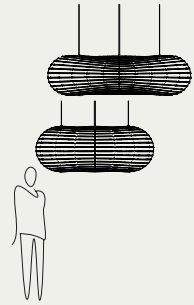

Cloud

Try other sizes on
www.davidtrubridge.com