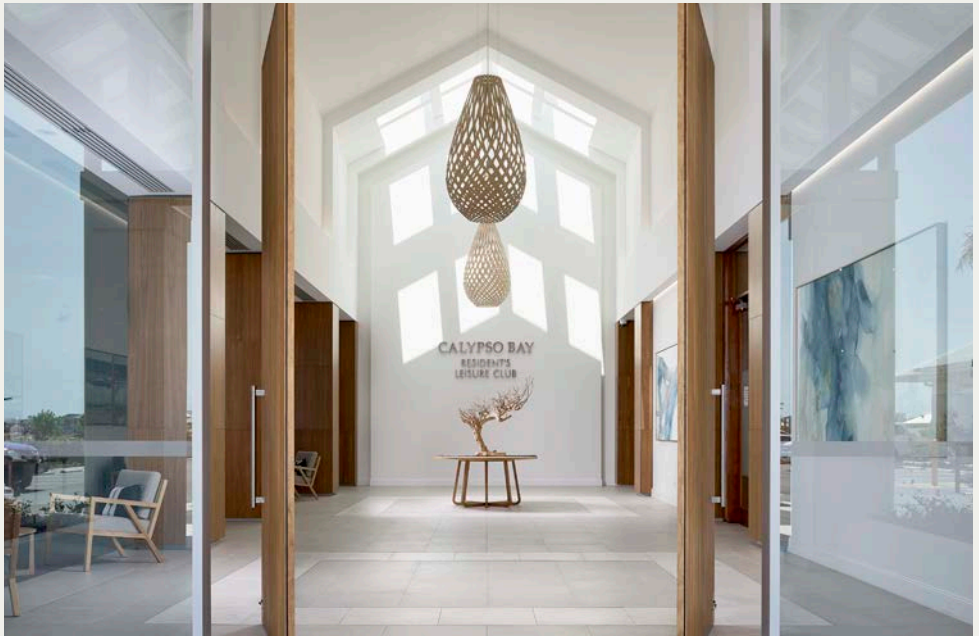

Kōura 1600mm. Scott Burrows Photography.