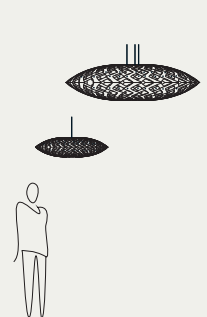

Snowflake

Try other sizes on www.davidtrubridge.com

Hinaki

Try other sizes on www.davidtrubridge.com

Nikau

Try other sizes on www.davidtrubridge.com

Flax

Try other sizes on www.davidtrubridge.com

AR Tool

AR (Augmented Reality) is available for most of the David Trubridge range. Scan the QR codes below to start visualizing each design and the shadows.

Tips:

- AR works best during the day with good contrast.
 - Use two fingers together, to rotate lights.
- Start the process close to where you want the light.
 - Keep an eye on the scale, it should be 100%.

Limitations:

- Our models are set to about 2m (6ft) from the floor.
 - It may not work well to move the light higher into the space.
 - Some larger sizes are not included.
- Only Bamboo finish is viewable in AR. Colours may come soon!