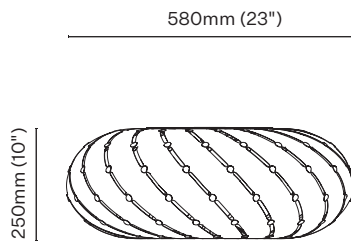

) david
trubridge

Ebb Family

Models

Swell

<u>Primary Material</u>	Birch plywood
<u>Dimensions</u>	580mm (23") x 250mm (10")
<u>Fixture Weight</u>	0.5kg (1lb)
<u>Lamp Required</u>	E27/26
<u>Package Dimensions</u>	812mm (32") x 242mm (9") x 45mm (2")
<u>Package Weight</u>	4.5kg (10lb)
<u>Cord Supplied</u>	2m

Roll

<u>Primary Material</u>	Birch plywood
<u>Dimensions</u>	750mm (30") x 280mm (11")
<u>Fixture Weight</u>	0.5kg (1lb)
<u>Lamp Required</u>	E27/26
<u>Package Dimensions</u>	812mm (32") x 242mm (9") x 45mm (2")
<u>Package Weight</u>	4.5kg (10lb)
<u>Cord Supplied</u>	2m

Bounce

<u>Primary Material</u>	Birch plywood
<u>Dimensions</u>	450mm (18") x 450mm (18")
<u>Fixture Weight</u>	0.5kg (1lb)
<u>Lamp Required</u>	E27/26
<u>Package Dimensions</u>	812mm (32") x 242mm (9") x 45mm (2")
<u>Package Weight</u>	4.5kg (10lb)
<u>Cord Supplied</u>	2m

Drop

<u>Primary Material</u>	Birch plywood
<u>Dimensions</u>	610mm (24") x 340mm (14")
<u>Fixture Weight</u>	0.5kg (1lb)
<u>Lamp Required</u>	E27/26
<u>Package Dimensions</u>	812mm (32") x 242mm (9") x 45mm (2")
<u>Package Weight</u>	4.5kg (10lb)
<u>Cord Supplied</u>	2m