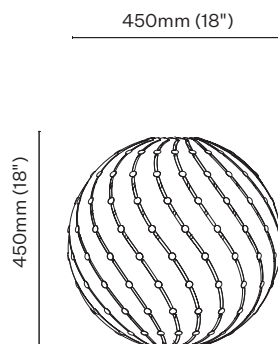

) david
trubridge

Ebb Family

Models

Swell

<u>Primary Material</u>	Birch plywood
<u>Dimensions</u>	580mm (23") x 250mm (10")
<u>Fixture Weight</u>	0.5kg (1lb)
<u>Lamp Required</u>	E27/26
<u>Package Dimensions</u>	812mm (32") x 242mm (9") x 45mm (2")
<u>Package Weight</u>	4.5kg (10lb)
<u>Cord Supplied</u>	2m

Roll

<u>Primary Material</u>	Birch plywood
<u>Dimensions</u>	750mm (30") x 280mm (11")
<u>Fixture Weight</u>	0.5kg (1lb)
<u>Lamp Required</u>	E27/26
<u>Package Dimensions</u>	812mm (32") x 242mm (9") x 45mm (2")
<u>Package Weight</u>	4.5kg (10lb)
<u>Cord Supplied</u>	2m

Bounce

<u>Primary Material</u>	Birch plywood
<u>Dimensions</u>	450mm (18") x 450mm (18")
<u>Fixture Weight</u>	0.5kg (1lb)
<u>Lamp Required</u>	E27/26
<u>Package Dimensions</u>	812mm (32") x 242mm (9") x 45mm (2")
<u>Package Weight</u>	4.5kg (10lb)
<u>Cord Supplied</u>	2m

Drop

<u>Primary Material</u>	Birch plywood
<u>Dimensions</u>	610mm (24") x 340mm (14")
<u>Fixture Weight</u>	0.5kg (1lb)
<u>Lamp Required</u>	E27/26
<u>Package Dimensions</u>	812mm (32") x 242mm (9") x 45mm (2")
<u>Package Weight</u>	4.5kg (10lb)
<u>Cord Supplied</u>	2m