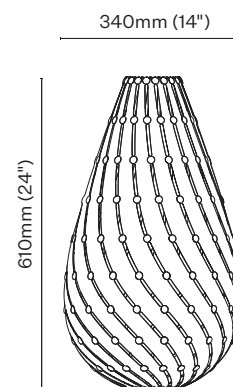

) david
trubridge

Ebb Family

Models

Swell

<u>Primary Material</u>	Birch plywood
<u>Dimensions</u>	580mm (23") x 250mm (10")
<u>Fixture Weight</u>	0.5kg (1lb)
<u>Lamp Required</u>	E27/26
<u>Package Dimensions</u>	812mm (32") x 242mm (9") x 45mm (2")
<u>Package Weight</u>	4.5kg (10lb)
<u>Cord Supplied</u>	2m

Roll

<u>Primary Material</u>	Birch plywood
<u>Dimensions</u>	750mm (30") x 280mm (11")
<u>Fixture Weight</u>	0.5kg (1lb)
<u>Lamp Required</u>	E27/26
<u>Package Dimensions</u>	812mm (32") x 242mm (9") x 45mm (2")
<u>Package Weight</u>	4.5kg (10lb)
<u>Cord Supplied</u>	2m

Bounce

<u>Primary Material</u>	Birch plywood
<u>Dimensions</u>	450mm (18") x 450mm (18")
<u>Fixture Weight</u>	0.5kg (1lb)
<u>Lamp Required</u>	E27/26
<u>Package Dimensions</u>	812mm (32") x 242mm (9") x 45mm (2")
<u>Package Weight</u>	4.5kg (10lb)
<u>Cord Supplied</u>	2m

Drop

<u>Primary Material</u>	Birch plywood
<u>Dimensions</u>	610mm (24") x 340mm (14")
<u>Fixture Weight</u>	0.5kg (1lb)
<u>Lamp Required</u>	E27/26
<u>Package Dimensions</u>	812mm (32") x 242mm (9") x 45mm (2")
<u>Package Weight</u>	4.5kg (10lb)
<u>Cord Supplied</u>	2m