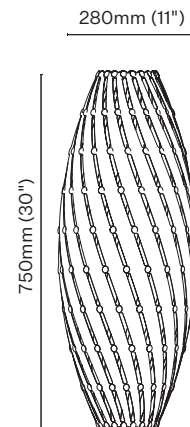

) david
trubridge

Ebb Family

Models

Swell

<u>Primary Material</u>	Birch plywood
<u>Dimensions</u>	580mm (23") x 250mm (10")
<u>Fixture Weight</u>	0.5kg (1lb)
<u>Lamp Required</u>	E27/26
<u>Package Dimensions</u>	812mm (32") x 242mm (9") x 45mm (2")
<u>Package Weight</u>	4.5kg (10lb)
<u>Cord Supplied</u>	2m

Roll

<u>Primary Material</u>	Birch plywood
<u>Dimensions</u>	750mm (30") x 280mm (11")
<u>Fixture Weight</u>	0.5kg (1lb)
<u>Lamp Required</u>	E27/26
<u>Package Dimensions</u>	812mm (32") x 242mm (9") x 45mm (2")
<u>Package Weight</u>	4.5kg (10lb)
<u>Cord Supplied</u>	2m

Bounce

<u>Primary Material</u>	Birch plywood
<u>Dimensions</u>	450mm (18") x 450mm (18")
<u>Fixture Weight</u>	0.5kg (1lb)
<u>Lamp Required</u>	E27/26
<u>Package Dimensions</u>	812mm (32") x 242mm (9") x 45mm (2")
<u>Package Weight</u>	4.5kg (10lb)
<u>Cord Supplied</u>	2m

Drop

<u>Primary Material</u>	Birch plywood
<u>Dimensions</u>	610mm (24") x 340mm (14")
<u>Fixture Weight</u>	0.5kg (1lb)
<u>Lamp Required</u>	E27/26
<u>Package Dimensions</u>	812mm (32") x 242mm (9") x 45mm (2")
<u>Package Weight</u>	4.5kg (10lb)
<u>Cord Supplied</u>	2m