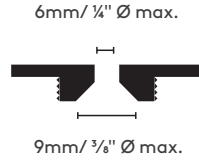

Warranty

This light is warranted for three years from date of purchase for failure of parts.

Technical Data

800mm/31"

1500mm/59"

Width: 800mm / 31" Height: 220mm / 9" Weight: 1.5kg / 3.30lb	Width: 1500mm / 59" Height: 325mm / 13" Weight: 7kg / 15.4lb	Dimensions
2m / 6.5ft	5m / 16.4ft	Cordset*
Bamboo plywood (Sourced from FSC accredited factory)	Bamboo plywood (Sourced from FSC accredited factory)	Material
Nylon	Nylon	Fasteners
Hangs on cord	3 x Suspension Wires	Suspension
395mm x 335mm x 105mm 16" x 13" x 4" 0.014m ³ / 0.5ft ³ 2.1kg / 4.63lb	750mm x 590mm x 205mm 30" x 23" x 8" 0.091m ³ / 3.2ft ³ 9.5kg / 20.943lb	Packaging

Note: Choose appropriate hardware to attach base plate (Fig.1) to ceiling substrate.

Fig 1. Base Plate

Installation 1500mm/59"

Step 1.

Decide upon hanging distance. Use the schematic diagram as a guide to pick a circle radius to be marked out on ceiling. This circle can be marked with a length of timber or string.