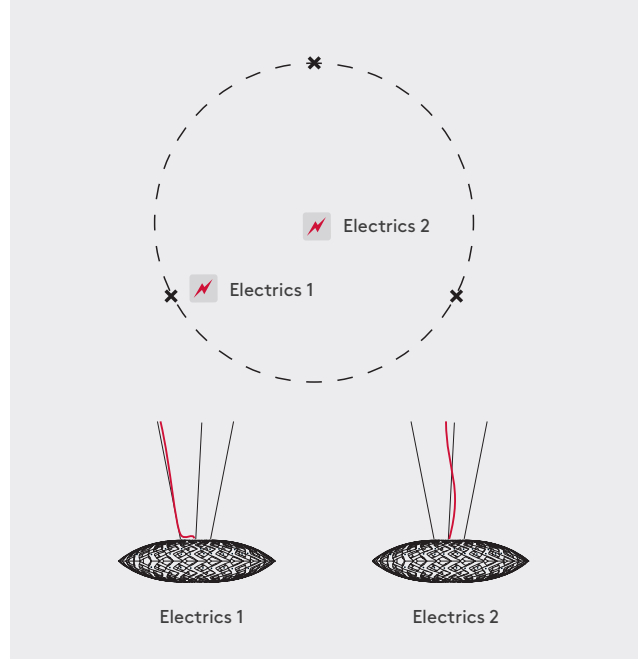

Note: Choose appropriate hardware to attach base plate (Fig.1) to ceiling substrate.

Fig 1. Base Plate

Installation 1500mm/59"

Step 1.

Decide upon hanging distance. Use the schematic diagram as a guide to pick a circle radius to be marked out on ceiling. This circle can be marked with a length of timber or string.

Options

Step 2.

Mark 3 hanging points where your cone grippers will be located. You can either centrally locate the ceiling canopy or run the electric cord up one of the suspension wires.

Step 3.

Unscrew baseplate.

Step 4.

Use appropriate fixing screw to mount base plate (Fig.1).

Step 5.

Remove cable from cone. Screw cone back onto baseplate. Re-insert cable and level light. Once desired position is set, trim excess cable.