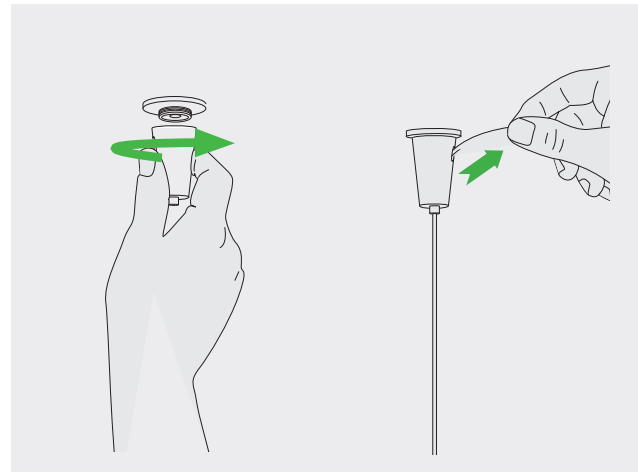

Note: Choose appropriate hardware to attach base plate (Fig.1) to ceiling substrate.

Fig 1. Base Plate

Installation 1500mm/59"

Step 1.

Decide upon hanging distance. Use the schematic diagram as a guide to pick a circle radius to be marked out on ceiling. This circle can be marked with a length of timber or string.

Options

Step 2.

Mark 3 hanging points where your cone grippers will be located. You can either centrally locate the ceiling canopy or run the electric cord up one of the suspension wires.

Step 3.

Unscrew baseplate.

Step 4.

Use appropriate fixing screw to mount base plate (Fig.1).

Step 5.

Remove cable from cone. Screw cone back onto baseplate. Re-insert cable and level light. Once desired position is set, trim excess cable.