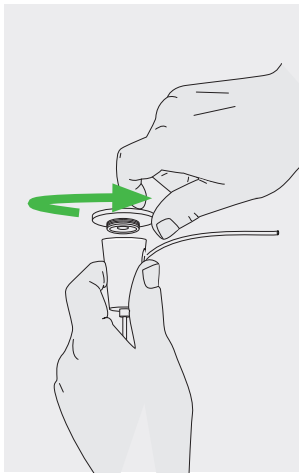

Step 3.

Unscrew baseplate.