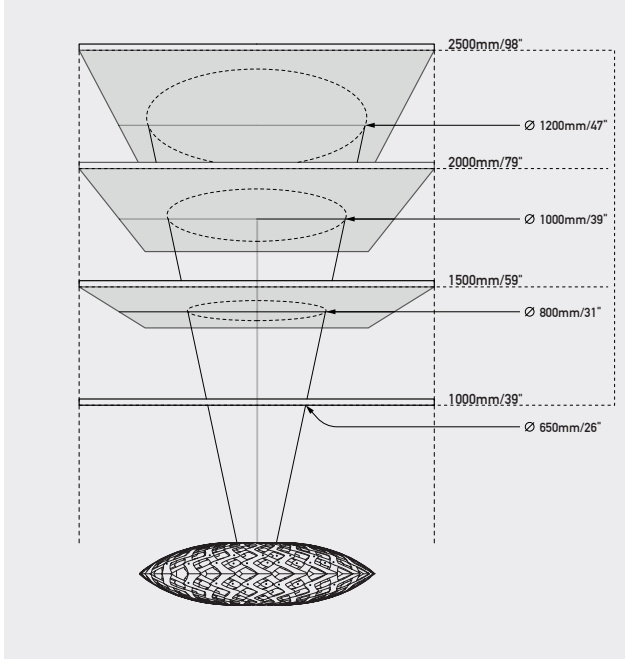

Warranty

This light is warranted for three years from date of purchase for failure of parts.

Technical Data

800mm/31"

1500mm/59"

Width: 800mm / 31" Height: 220mm / 9" Weight: 1.5kg / 3.30lb	Width: 1500mm / 59" Height: 325mm / 13" Weight: 7kg / 15.4lb	Dimensions
2m / 6.5ft	5m / 16.4ft	Cordset*
Bamboo plywood (Sourced from FSC accredited factory)	Bamboo plywood (Sourced from FSC accredited factory)	Material
Nylon	Nylon	Fasteners
Hangs on cord	3 x Suspension Wires	Suspension
395mm x 335mm x 105mm 16" x 13" x 4" 0.014m ³ / 0.5ft ³ 2.1kg / 4.63lb	750mm x 590mm x 205mm 30" x 23" x 8" 0.091m ³ / 3.2ft ³ 9.5kg / 20.943lb	Packaging

Note: Choose appropriate hardware to attach base plate (Fig.1) to ceiling substrate.

Fig 1. Base Plate

Installation 1500mm/59"

Step 1.

Decide upon hanging distance. Use the schematic diagram as a guide to pick a circle radius to be marked out on ceiling. This circle can be marked with a length of timber or string.

Options

Step 2.

Mark 3 hanging points where your cone grippers will be located. You can either centrally locate the ceiling canopy or run the electric cord up one of the suspension wires.

Step 3.

Unscrew baseplate.

Step 4.

Use appropriate fixing screw to mount base plate (Fig.1).

Step 5.

Remove cable from cone. Screw cone back onto baseplate. Re-insert cable and level light. Once desired position is set, trim excess cable.