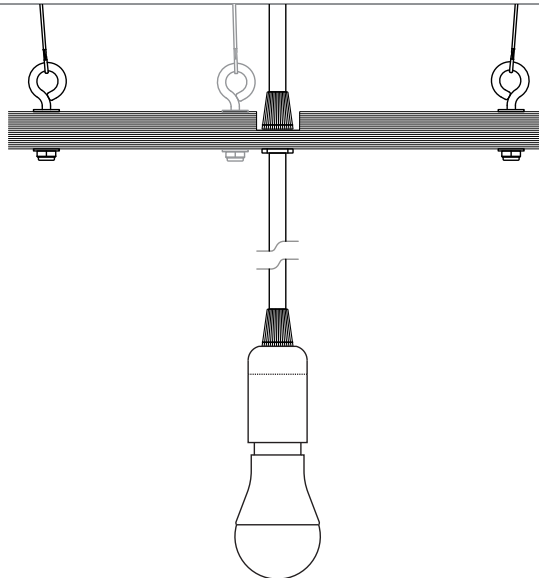

Warranty

This light is warranted for three years from date of purchase for failure of parts.

Technical Data

800mm/31"

1500mm/59"

Width: 800mm / 31" Height: 220mm / 9" Weight: 1.5kg / 3.30lb	Width: 1500mm / 59" Height: 325mm / 13" Weight: 7kg / 15.4lb	Dimensions
2m / 6.5ft	5m / 16.4ft	Cordset*
Bamboo plywood (Sourced from FSC accredited factory)	Bamboo plywood (Sourced from FSC accredited factory)	Material
Nylon	Nylon	Fasteners
Hangs on cord	3 x Suspension Wires	Suspension
395mm x 335mm x 105mm 16" x 13" x 4" 0.014m ³ / 0.5ft ³ 2.1kg / 4.63lb	750mm x 590mm x 205mm 30" x 23" x 8" 0.091m ³ / 3.2ft ³ 9.5kg / 20.943lb	Packaging

Options

Step 2.

Mark 3 hanging points where your cone grippers will be located. You can either centrally locate the ceiling canopy or run the electric cord up one of the suspension wires.

Step 3.

Unscrew baseplate.

Step 4.

Use appropriate fixing screw to mount base plate (Fig.1).

Step 5.

Remove cable from cone. Screw cone back onto baseplate. Re-insert cable and level light. Once desired position is set, trim excess cable.

Diagrams

800mm / 31"

North America: E26, Max 60 Watts

120v AC 60hz

Rest of World: E27, Max 60 Watts

230-240v AC 50hz

1500mm/59"

North America: E26, Max 60 Watts