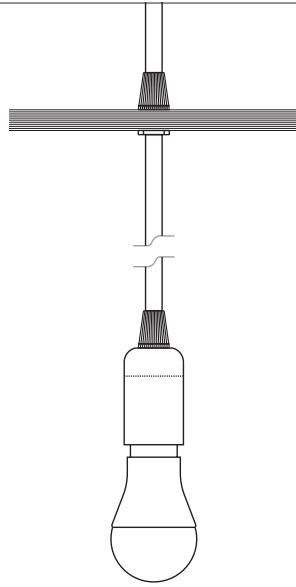

Diagrams

800mm / 31"

North America: E26, Max 60 Watts

120v AC 60hz

Rest of World: E27, Max 60 Watts

230-240v AC 50hz

1500mm/59"