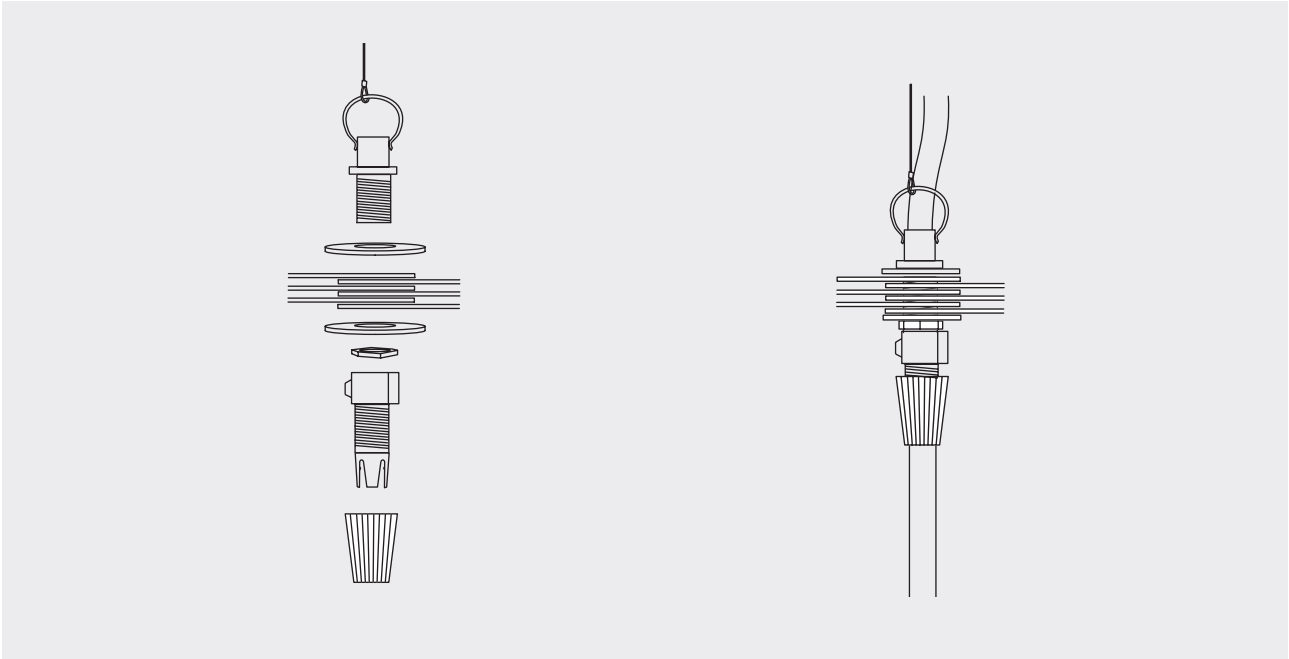

Warranty

This light is warranted for three years from date of purchase for failure of parts.

Technical Data

800mm/31"

1000mm/39"

1350mm/53"

	800mm/31"	1000mm/39"	1350mm/53"	
Dimensions	Diameter: 800mm / 31" Weight: 1.7kg / 3.75lb	Diameter: 1000mm / 39" Weight: 2.3kg / 5.07lb	Diameter: 1350mm / 53" Weight: 7kg / 15.43lb	
Cordset*	2m / 6.5ft	2m / 6.5ft	5m / 16.4ft	
Material	Bamboo plywood (Sourced from FSC accredited factory)	Bamboo plywood (Sourced from FSC accredited factory)	Bamboo plywood (Sourced from FSC accredited factory)	
Fasteners	Nylon	Nylon	Nylon	
Suspension	1 x Suspension Wire	1 x Suspension Wire	1 x Suspension Wire	
Packaging	360mm x 250mm x 130mm 14" x 10" x 5" 0.012m ³ / 0.413ft ³ 4.5kg / 9.92lb	365mm x 320mm x 140mm 14" x 13" x 6" 0.016m ³ / 0.577ft ³ 5.0kg / 11.02lb	480mm x 420mm x 185mm 19" x 17" x 7" 0.040m ³ / 1.317ft ³ 8.0kg / 17.64lb	

Note: Choose appropriate hardware to attach base plate (Fig.1) to ceiling substrate.

Fig 1. Base Plate

Installation

800mm/31"

1000mm/39"

1350mm/53"

Step 1.

Follow the order of each component in diagram. Adjust the bulb / lamp to mid way in the pendant lightshade shown in Step 2 and then tighten.

Step 2.
Unscrew baseplate.

Step 3.
Use appropriate fixing screw to mount base plate (Fig.1).

Step 4.
Remove cable from cone. Screw cone back onto baseplate. Re-insert cable and level light. Once desired position is set, trim excess cable.