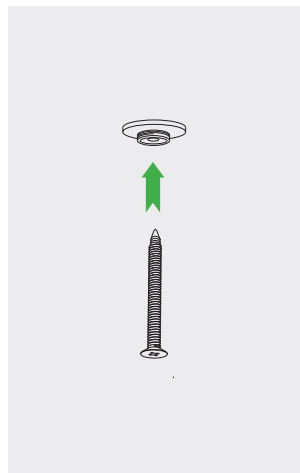

Warranty

This light is warranted for three years from date of purchase for failure of parts.

Technical Data

800mm/31"

1000mm/39"

1350mm/53"

	800mm/31"	1000mm/39"	1350mm/53"	
Dimensions	Diameter: 800mm / 31" Weight: 1.7kg / 3.75lb	Diameter: 1000mm / 39" Weight: 2.3kg / 5.07lb	Diameter: 1350mm / 53" Weight: 7kg / 15.43lb	
Cordset*	2m / 6.5ft	2m / 6.5ft	5m / 16.4ft	
Material	Bamboo plywood (Sourced from FSC accredited factory)	Bamboo plywood (Sourced from FSC accredited factory)	Bamboo plywood (Sourced from FSC accredited factory)	
Fasteners	Nylon	Nylon	Nylon	
Suspension	1 x Suspension Wire	1 x Suspension Wire	1 x Suspension Wire	
Packaging	360mm x 250mm x 130mm 14" x 10" x 5" 0.012m ³ / 0.413ft ³ 4.5kg / 9.92lb	365mm x 320mm x 140mm 14" x 13" x 6" 0.016m ³ / 0.577ft ³ 5.0kg / 11.02lb	480mm x 420mm x 185mm 19" x 17" x 7" 0.040m ³ / 1.317ft ³ 8.0kg / 17.64lb	

Note: Choose appropriate hardware to attach base plate (Fig.1) to ceiling substrate.

Fig 1. Base Plate

Installation

800mm/31"

1000mm/39"

1350mm/53"

Step 1.

Follow the order of each component in diagram. Adjust the bulb / lamp to mid way in the pendant lightshade shown in Step 2 and then tighten.

Step 2.
Unscrew baseplate.

Step 3.
Use appropriate fixing screw to mount base plate (Fig.1).

Step 4.
Remove cable from cone. Screw cone back onto baseplate. Re-insert cable and level light. Once desired position is set, trim excess cable.