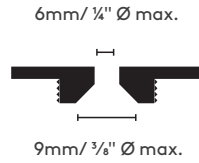

Warranty

This light is warranted for three years from date of purchase for failure of parts.

Technical Data

800mm/31"

1000mm/39"

1350mm/53"

	800mm/31"	1000mm/39"	1350mm/53"	
Dimensions	Diameter: 800mm / 31" Weight: 1.7kg / 3.75lb	Diameter: 1000mm / 39" Weight: 2.3kg / 5.07lb	Diameter: 1350mm / 53" Weight: 7kg / 15.43lb	
Cordset*	2m / 6.5ft	2m / 6.5ft	5m / 16.4ft	
Material	Bamboo plywood (Sourced from FSC accredited factory)	Bamboo plywood (Sourced from FSC accredited factory)	Bamboo plywood (Sourced from FSC accredited factory)	
Fasteners	Nylon	Nylon	Nylon	
Suspension	1 x Suspension Wire	1 x Suspension Wire	1 x Suspension Wire	
Packaging	360mm x 250mm x 130mm 14" x 10" x 5" 0.012m ³ / 0.413ft ³ 4.5kg / 9.92lb	365mm x 320mm x 140mm 14" x 13" x 6" 0.016m ³ / 0.577ft ³ 5.0kg / 11.02lb	480mm x 420mm x 185mm 19" x 17" x 7" 0.040m ³ / 1.317ft ³ 8.0kg / 17.64lb	

Note: Choose appropriate hardware to attach base plate (Fig.1) to ceiling substrate.

Fig 1. Base Plate

Installation

800mm/31"

1000mm/39"

1350mm/53"

Step 1.

Follow the order of each component in diagram. Adjust the bulb / lamp to mid way in the pendant lightshade shown in Step 2 and then tighten.