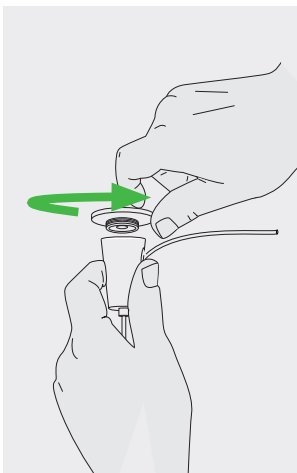

Note: Choose appropriate hardware to attach base plate (Fig.1) to ceiling substrate.

Fig 1. Base Plate

Installation

800mm/31"

1000mm/39"

1350mm/53"

Step 1.

Follow the order of each component in diagram. Adjust the bulb / lamp to mid way in the pendant lightshade shown in Step 2 and then tighten.

Step 2.
Unscrew baseplate.

Step 3.
Use appropriate fixing screw to mount base plate (Fig.1).

Step 4.
Remove cable from cone. Screw cone back onto baseplate. Re-insert cable and level light. Once desired position is set, trim excess cable.