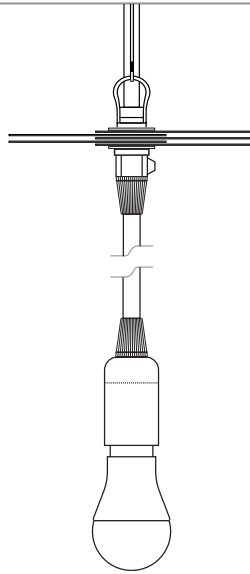

Warranty

This light is warranted for three years from date of purchase for failure of parts.

Technical Data

800mm/31"

1000mm/39"

1350mm/53"

	800mm/31"	1000mm/39"	1350mm/53"	
Dimensions	Diameter: 800mm / 31" Weight: 1.7kg / 3.75lb	Diameter: 1000mm / 39" Weight: 2.3kg / 5.07lb	Diameter: 1350mm / 53" Weight: 7kg / 15.43lb	
Cordset*	2m / 6.5ft	2m / 6.5ft	5m / 16.4ft	
Material	Bamboo plywood (Sourced from FSC accredited factory)	Bamboo plywood (Sourced from FSC accredited factory)	Bamboo plywood (Sourced from FSC accredited factory)	
Fasteners	Nylon	Nylon	Nylon	
Suspension	1 x Suspension Wire	1 x Suspension Wire	1 x Suspension Wire	
Packaging	360mm x 250mm x 130mm 14" x 10" x 5" 0.012m ³ / 0.413ft ³ 4.5kg / 9.92lb	365mm x 320mm x 140mm 14" x 13" x 6" 0.016m ³ / 0.577ft ³ 5.0kg / 11.02lb	480mm x 420mm x 185mm 19" x 17" x 7" 0.040m ³ / 1.317ft ³ 8.0kg / 17.64lb	

Note: Choose appropriate hardware to attach base plate (Fig.1) to ceiling substrate.

Fig 1. Base Plate

Installation

800mm/31"

1000mm/39"

1350mm/53"

Step 1.

Follow the order of each component in diagram. Adjust the bulb / lamp to mid way in the pendant lightshade shown in Step 2 and then tighten.

Step 2.
Unscrew baseplate.

Step 3.
Use appropriate fixing screw to mount base plate (Fig.1).

Step 4.
Remove cable from cone. Screw cone back onto baseplate. Re-insert cable and level light. Once desired position is set, trim excess cable.

Diagrams

800mm/31"
1000mm/39"
1350mm/53"

North America: E26, Max 60 Watts
120v AC 60hz
Rest of World: E27, Max 60 Watts
230-240v AC 50hz.

david trubridge Pendant Series

This luminaire is compatible with bulbs of the energy classes: