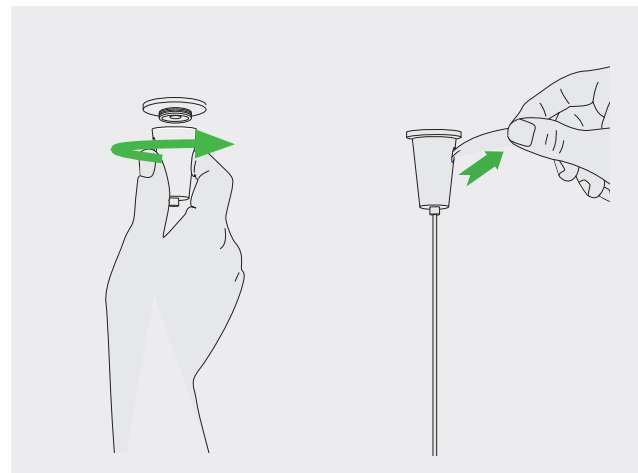

Note: Choose appropriate hardware to attach base plate (Fig.1) to ceiling substrate.

Fig 1. Base Plate

Installation

800mm/31"

1000mm/39"

1350mm/53"

Step 1.

Follow the order of each component in diagram. Adjust the bulb / lamp to mid way in the pendant lightshade shown in Step 2 and then tighten.

Step 2.
Unscrew baseplate.

Step 3.
Use appropriate fixing screw to mount base plate (Fig.1).

Step 4.
Remove cable from cone. Screw cone back onto baseplate. Re-insert cable and level light. Once desired position is set, trim excess cable.