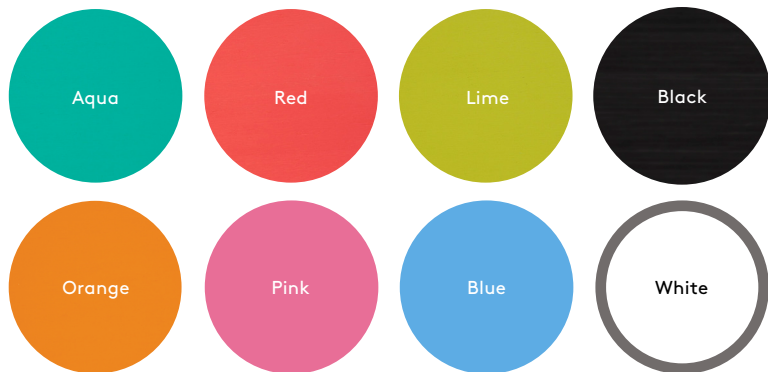

Finishes

We offer 12 stock finish options for Tūi. We use low VOC acrylic paint and it is most commonly used on the interior of the light. We can also produce lights in other finishes or colours by special order. All lights are made from sustainably grown bamboo plywood sourced from an FSC accredited factory.

Raw finish:

Painted 1 Side: